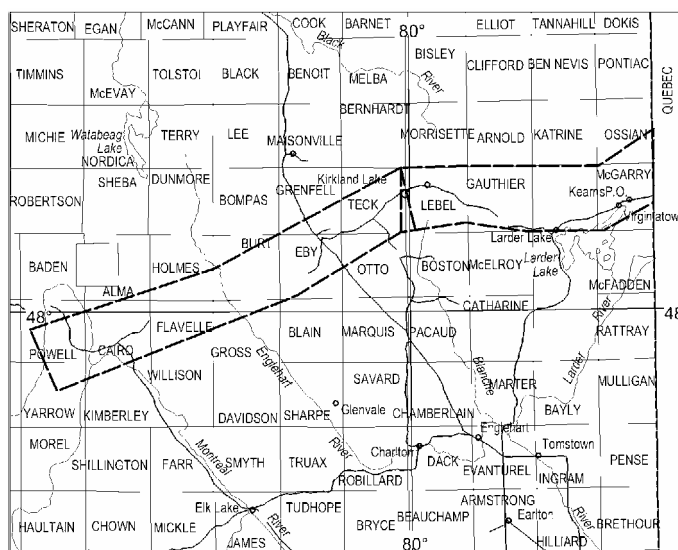

Discover Abitibi

Airborne Magnetic Survey Kirkland Lake – Larder Lake Area

Re-Release of Grid Data

The following airborne geophysical survey products from the Discover Abitibi Initiative are being re-released on December 13, 2004, at 10:00 a.m. Eastern Time (9:00 a.m. Central Time). The products are corrected versions of previously released geophysical data sets, where a shift in the conventionally gridded magnetic data in the eastern part of the survey area (Block 2) resulted in a displacement of grid information 222 metres south and 16 metres west.

Survey Area Location

Geophysical Data Set 1053a, Magnetic Data, Grid Data (ASCII Format) and Vector Data, Kirkland Lake – Larder Lake Area; 1 CD-ROM, \$20.00.

Geophysical Data Set 1053b, Magnetic Data, Grid Data (Geosoft® Format) and Vector Data, Kirkland Lake – Larder Lake Area; 1 CD-ROM, \$20.00.